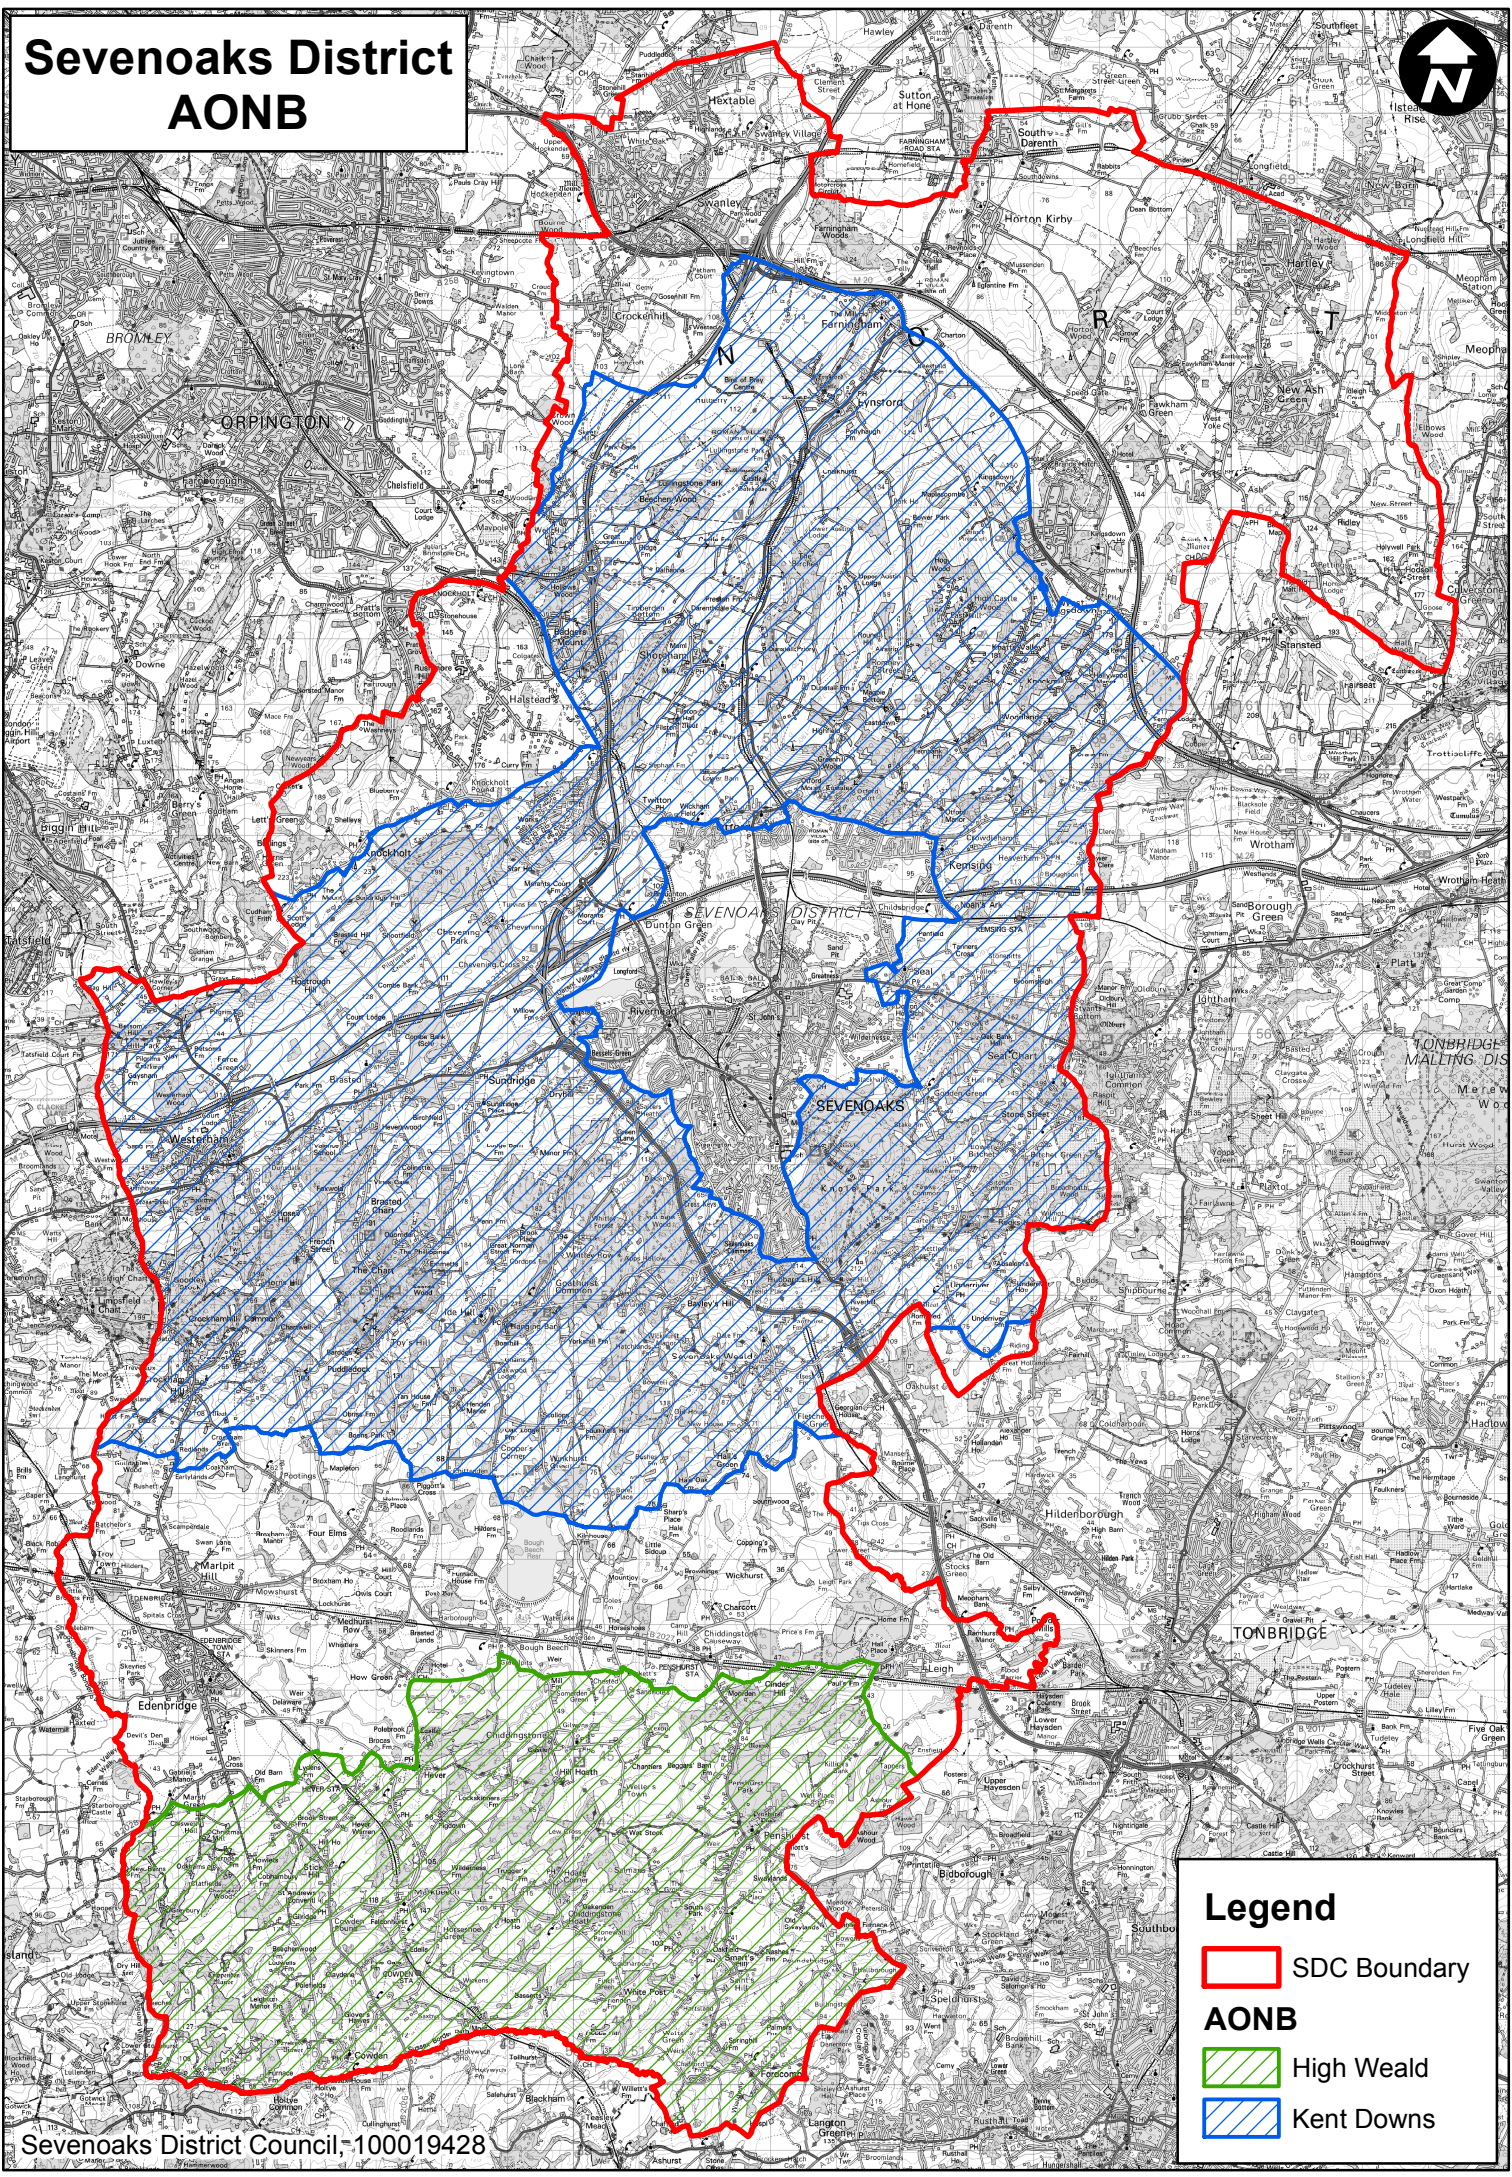

Sevenoaks District AONB

Legend

-  SDC Boundary
- AONB**
-  High Weald
-  Kent Downs